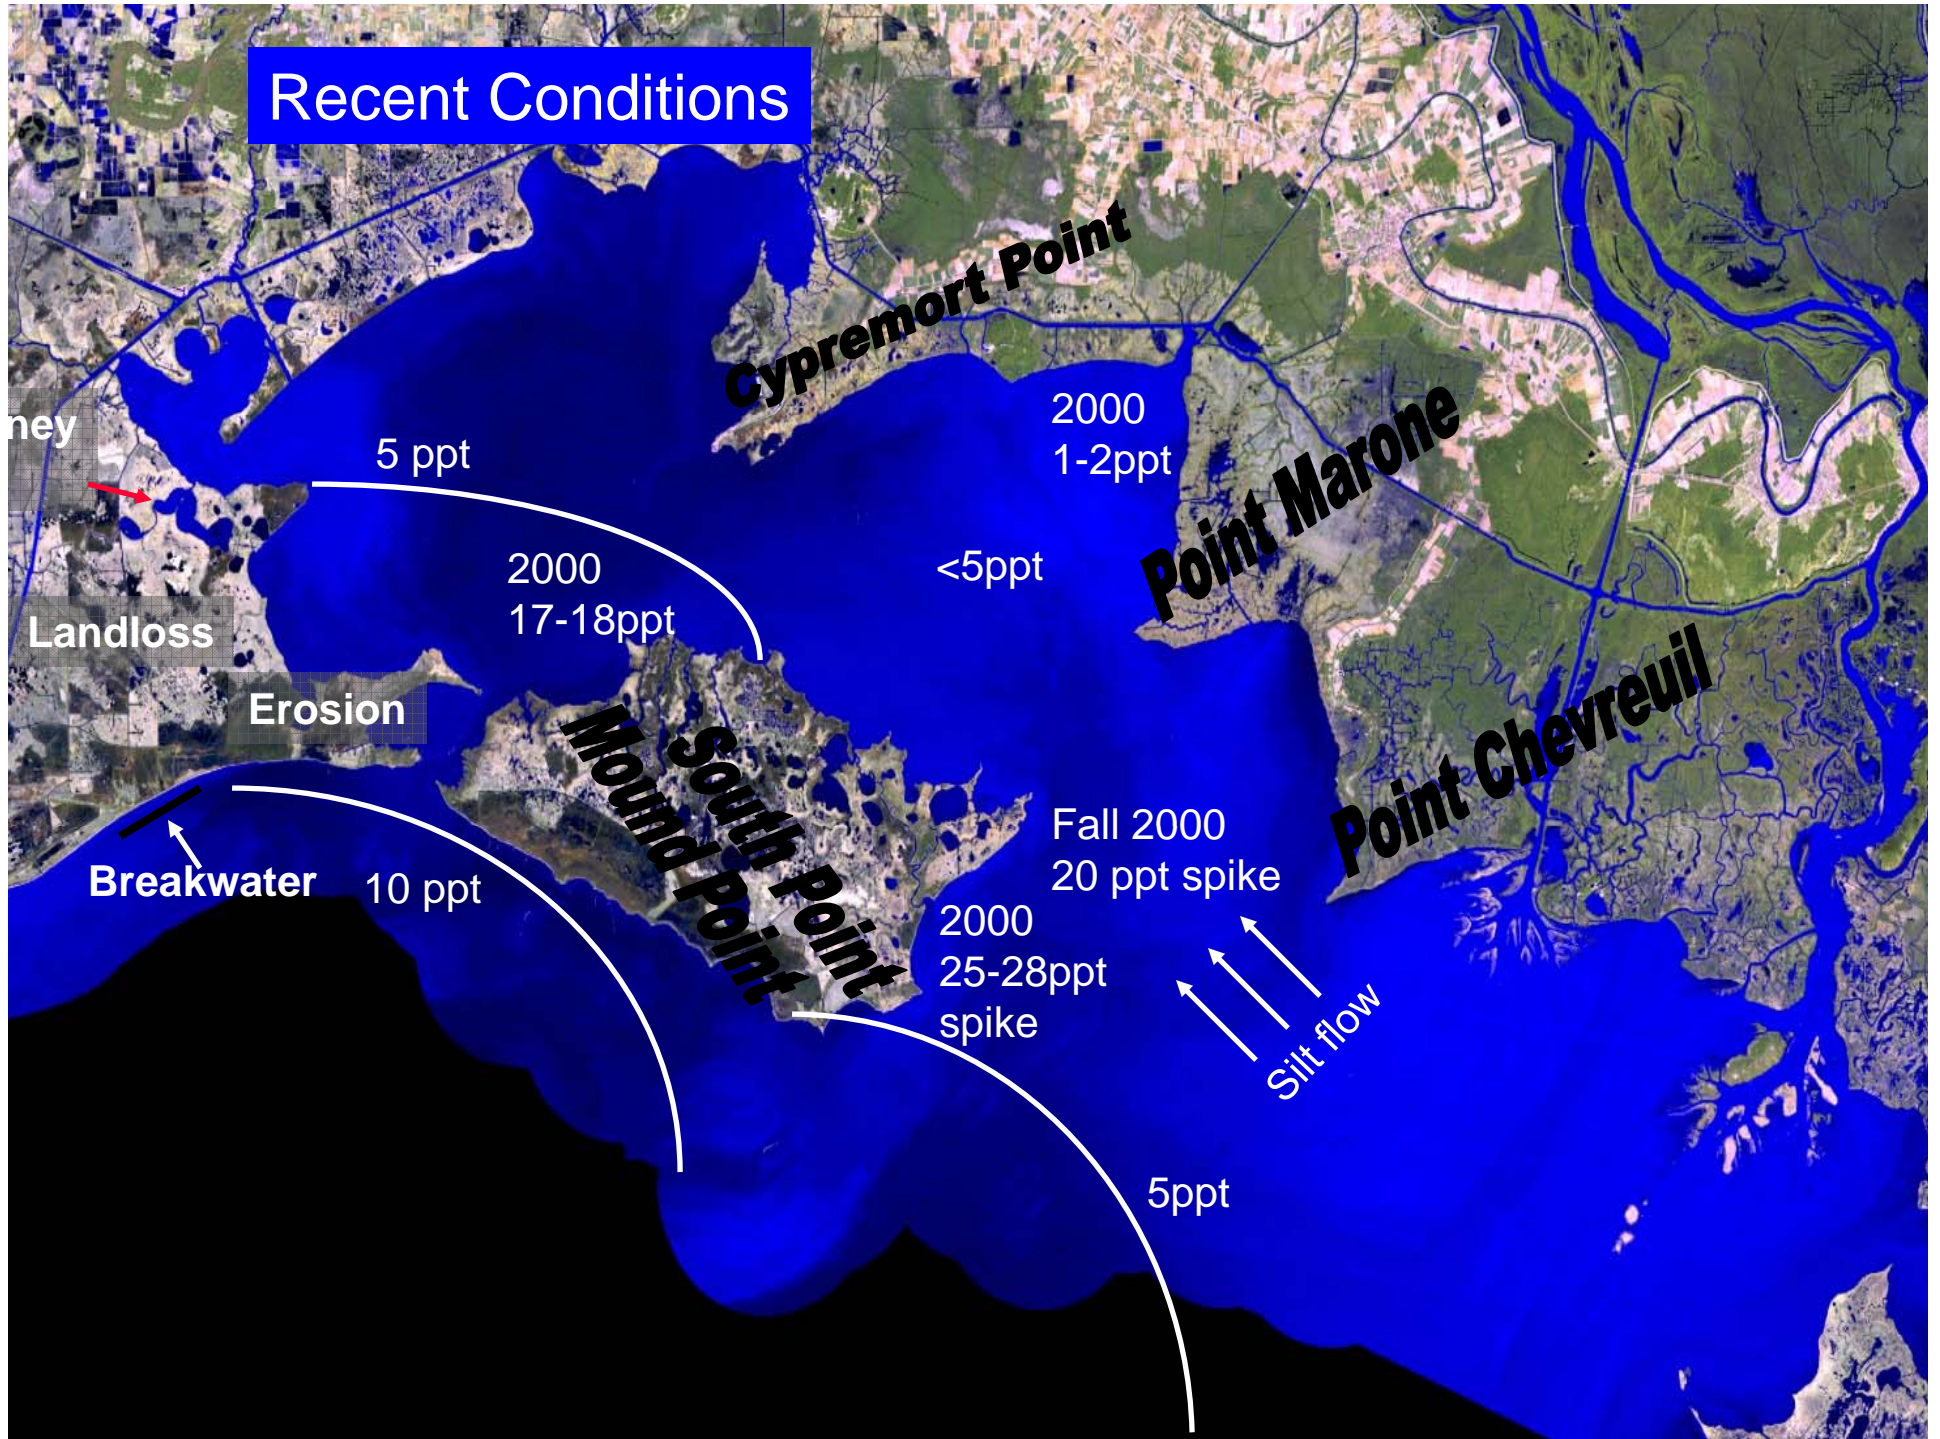

# Recent Conditions

Note  
Delineations  
Note to scale

Many small reefs harvested about 10 years ago

Point au Fer Live oysters '99

# Recent Conditions

ney

5 ppt

**Cypremort Point**

2000  
1-2ppt

**Point Marone**

<5ppt

2000  
17-18ppt

Shell Keys

Rabbit Island Pass

Cypremort Point

Point Marone

Point Chevreuil