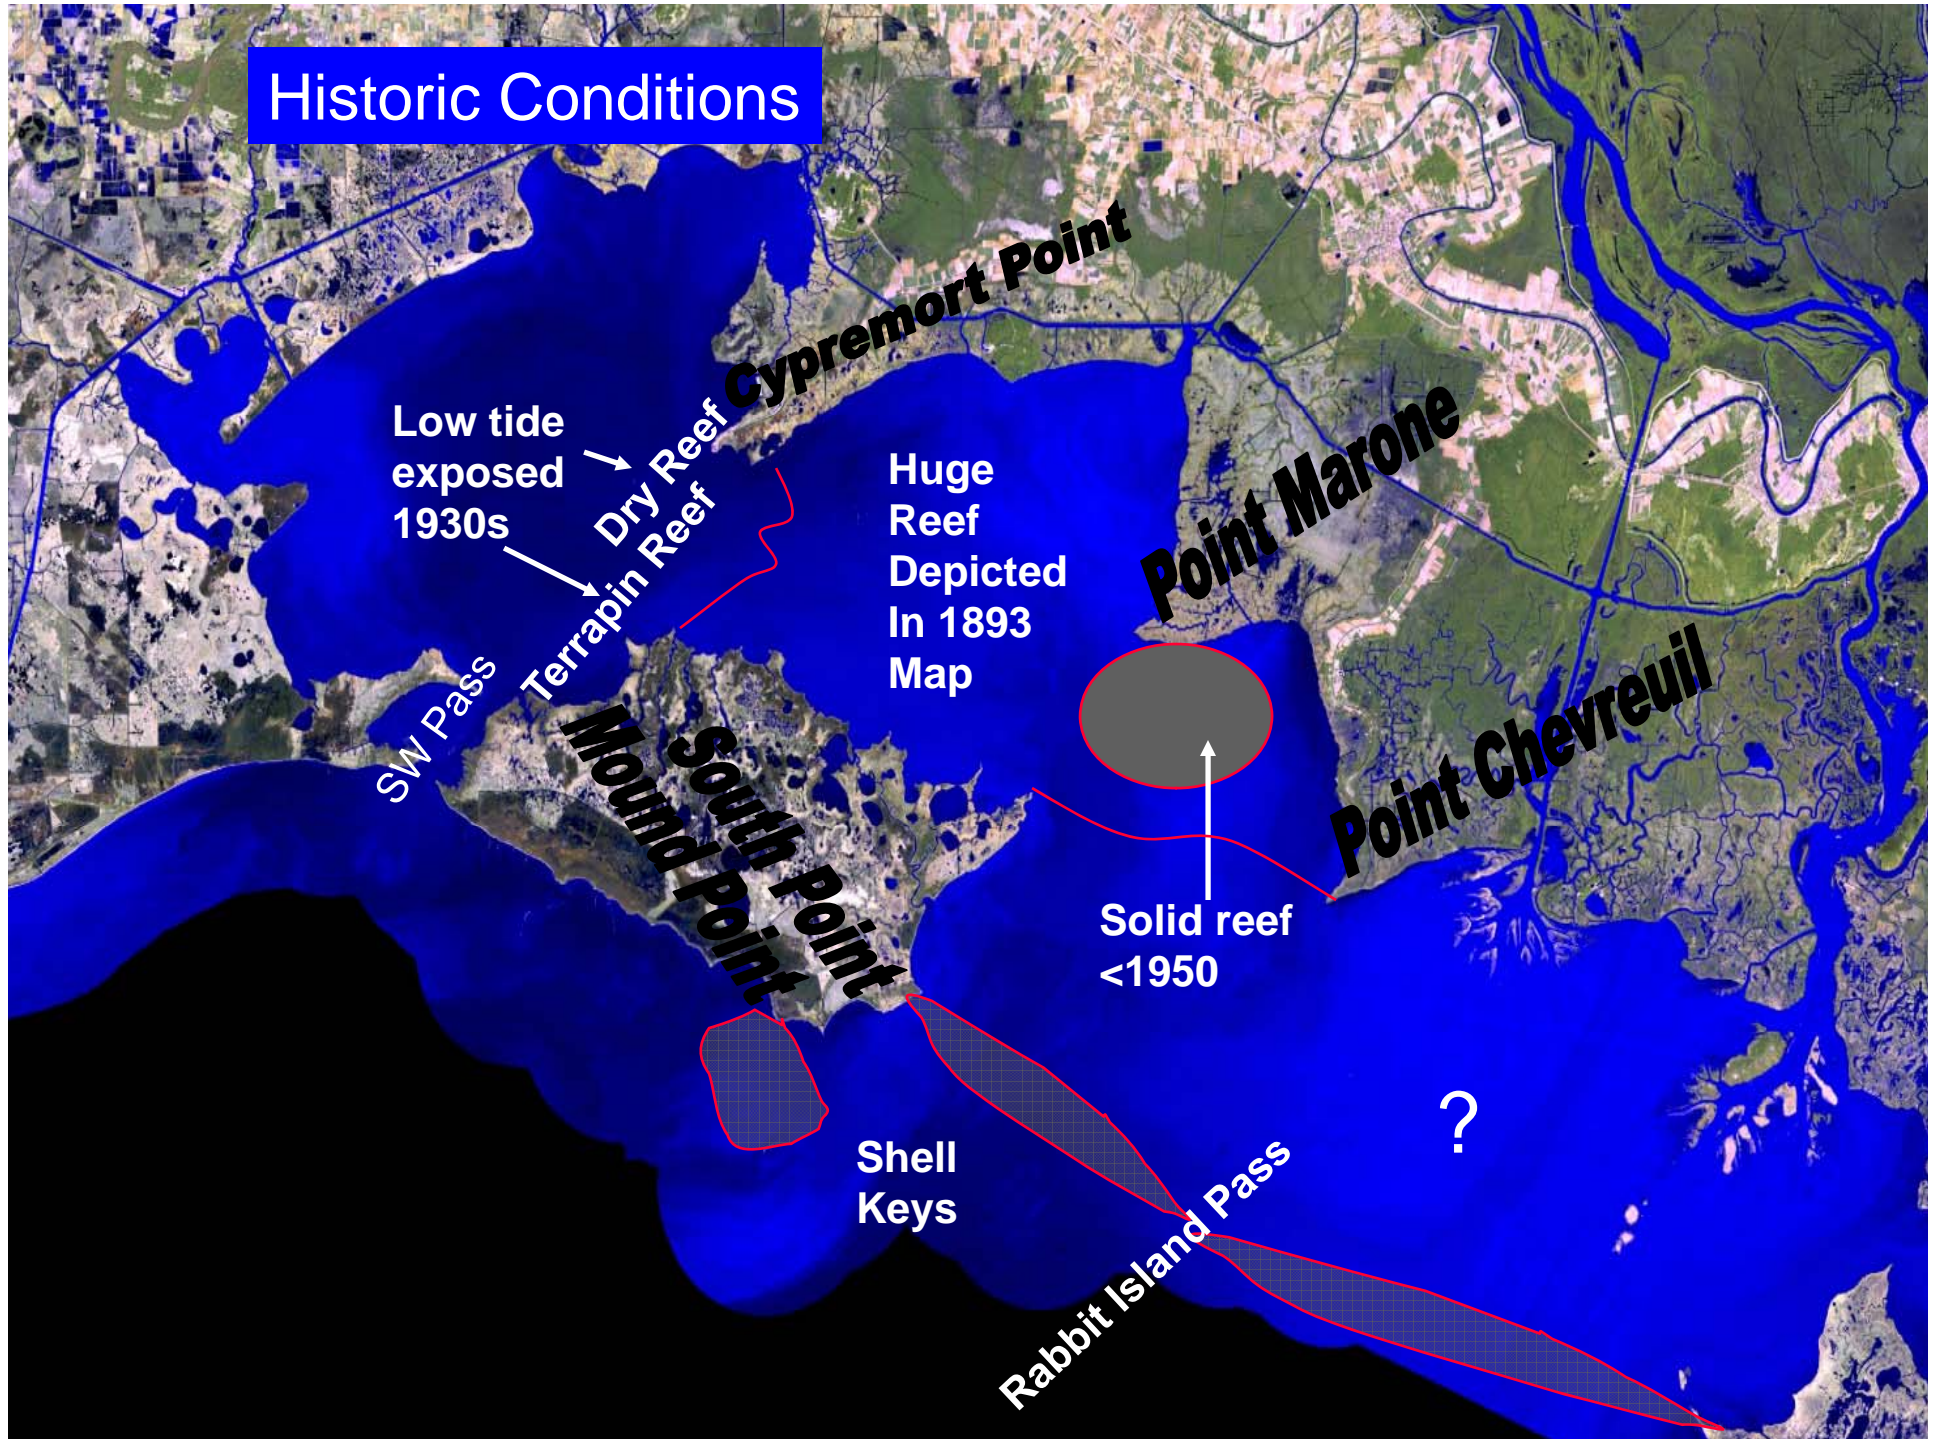

Landloss

Erosion

**Point Chevreuil**

**South Point**  
**Mound Point**

Fall 2000  
20 ppt spike

2000  
25-28ppt  
spike

Breakwater

10 ppt

# Historic Conditions

Low tide exposed 1930s

Dry Reef  
Terrapin Reef

Huge Reef Depicted In 1893 Map

Solid reef <1950

?

SW Pass

Mound Point  
South Point

Shell Keys

Rabbit Island Pass

Cypremort Point

Point Marone

Point Chevreuil