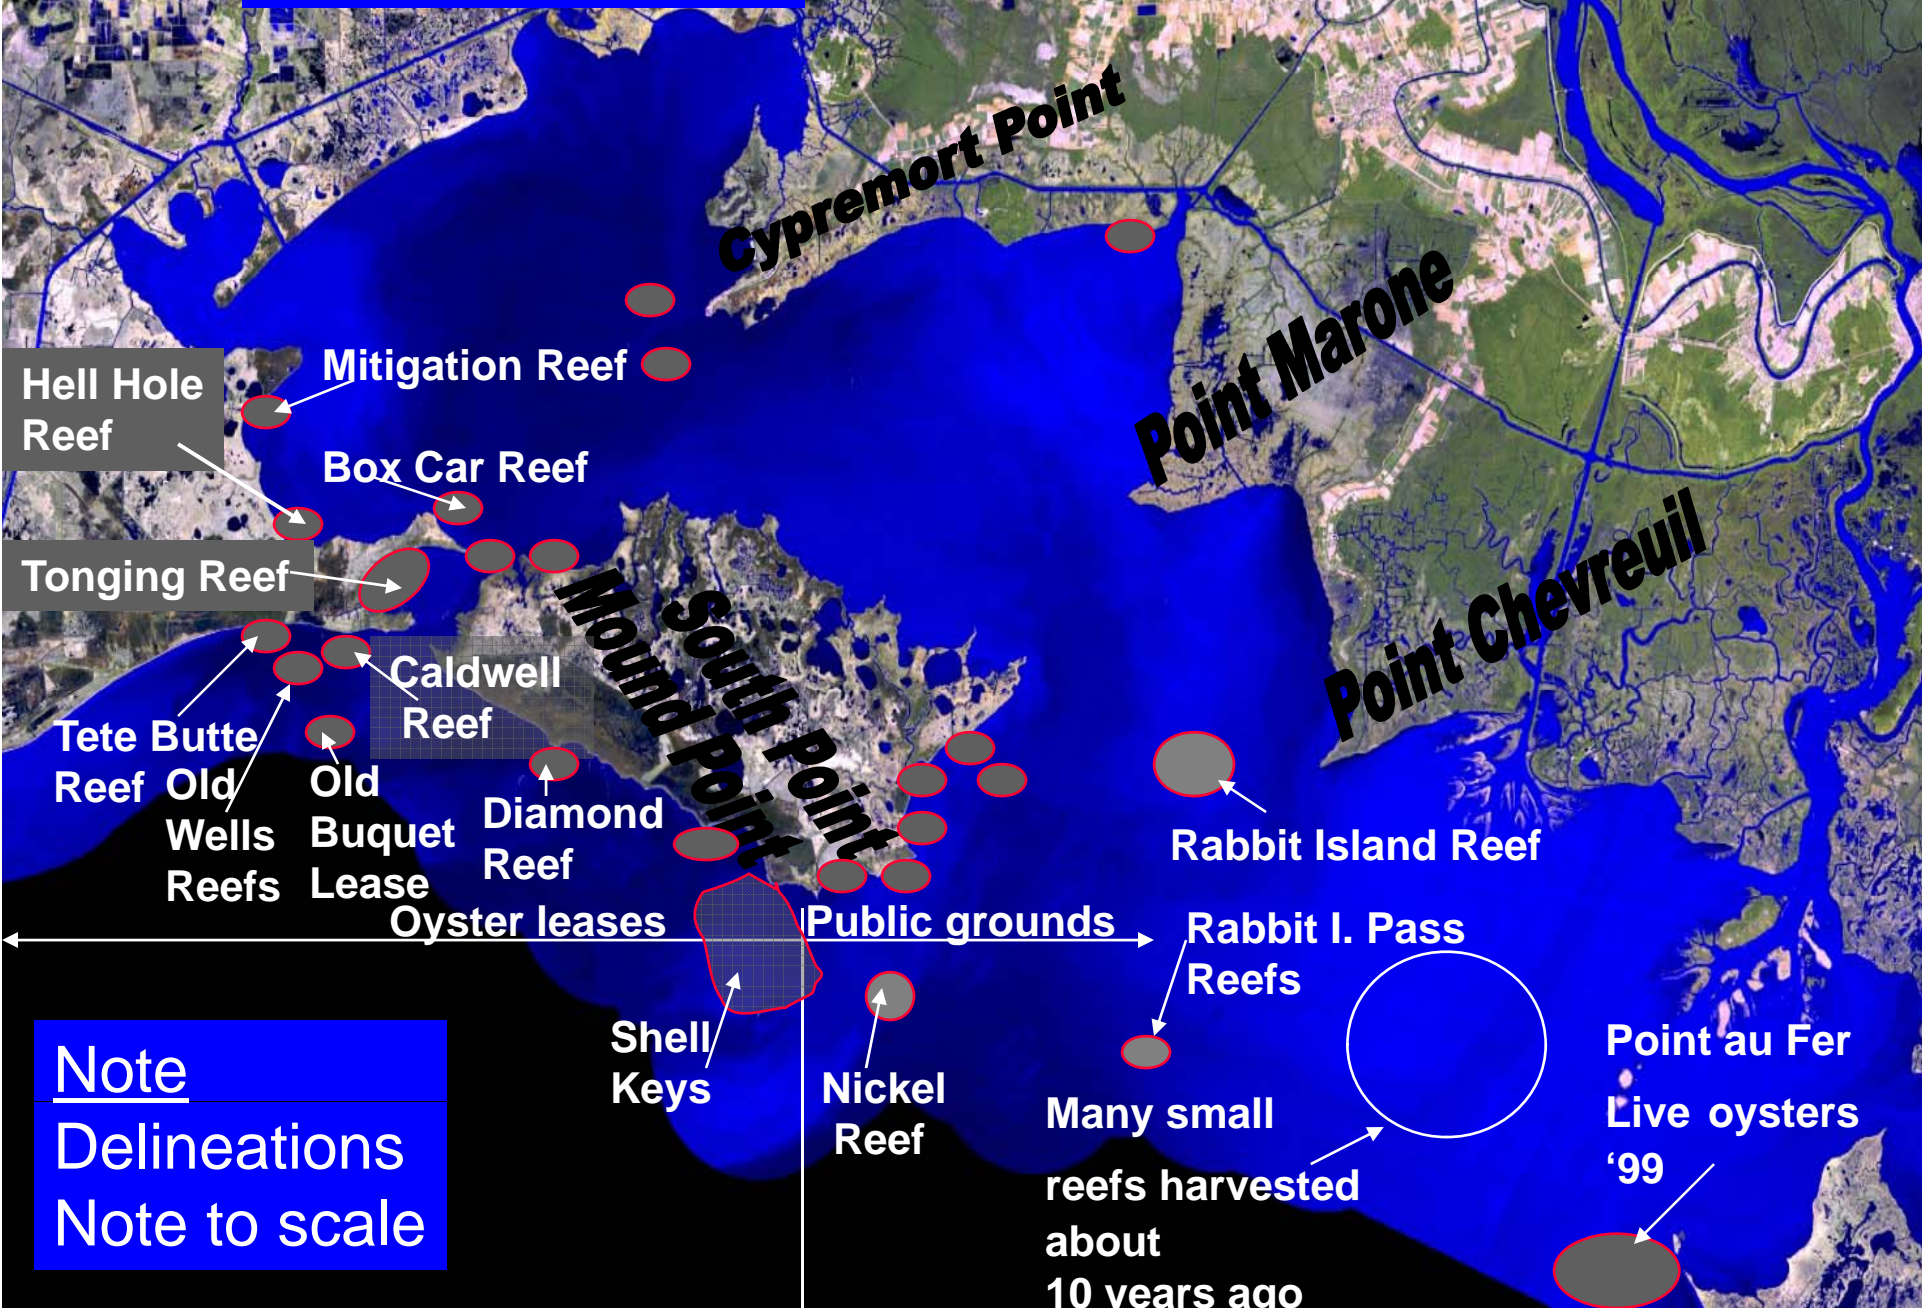

Recent Conditions

Note
Delineations
Note to scale

Many small reefs harvested about 10 years ago

Point au Fer Live oysters '99