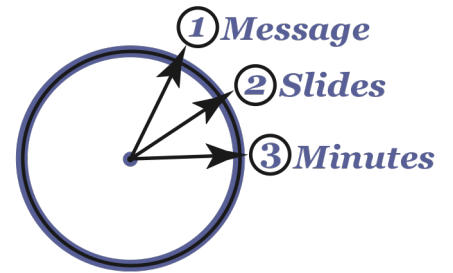

# Coastal Connections Application

Coastal Connections is a research communication competition designed to develop graduate student academic, presentation and research communication skills. Graduate students have three minutes to present a compelling oration on their research topic and its significance using up to two slides. Coastal Connections focuses on a student's ability to consolidate their ideas and crystalize their research discoveries.

Student Name:

Department:

Advisor:

Email Address:

Presentation Title:

Description (no more than 250 words):

Please return form to Communications Coordinator at [ddiullo@lsu.edu](mailto:ddiullo@lsu.edu)