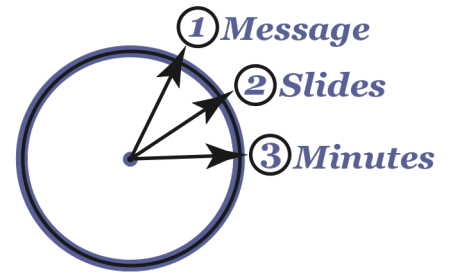

Coastal Connections Application

Coastal Connections is a research communication competition designed to develop graduate student academic, presentation and research communication skills. Graduate students have three minutes to present a compelling oration on their research topic and its significance using up to two slides. Coastal Connections focuses on a student's ability to consolidate their ideas and crystalize their research discoveries.

Student Name:

Department:

Advisor:

Email Address:

Presentation Title:

Please provide a clear and concise description of your research (no more than 250 words):

Please return form to Communications Coordinator at ddiullo@lsu.edu